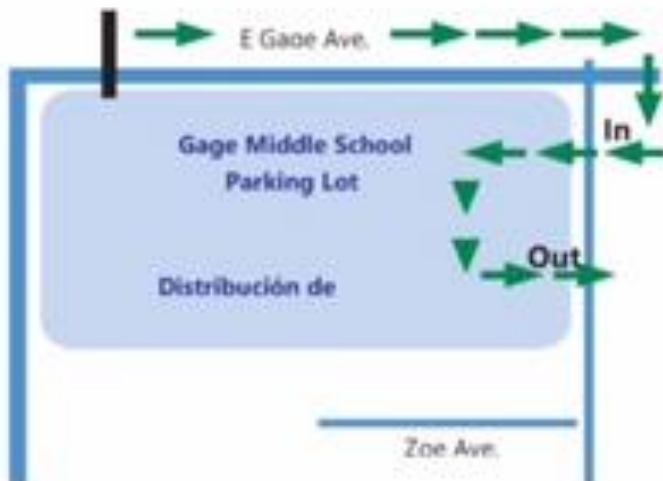

TZU CHI USA'S

FOOD DISTRIBUTION DISTRIBUCIÓN DE ALIMENTOS

Saturday, July 24, 2021
Sábado, 24 de Julio, 2021

***Drive-thru: Distribución solo para vehiculos**

9:00 AM to 10:30 AM

***WALK-UP: Bienvenido a walk-ups**

9:00 AM - 10:30 AM

Bring your shopping cart

Traiga su carrito de compras

Gage Middle School
2880 E. Gage Avenue
Huntington Park, CA 90255

- To offer relief through the pandemic, we're giving away groceries to whomever in our community is in need.